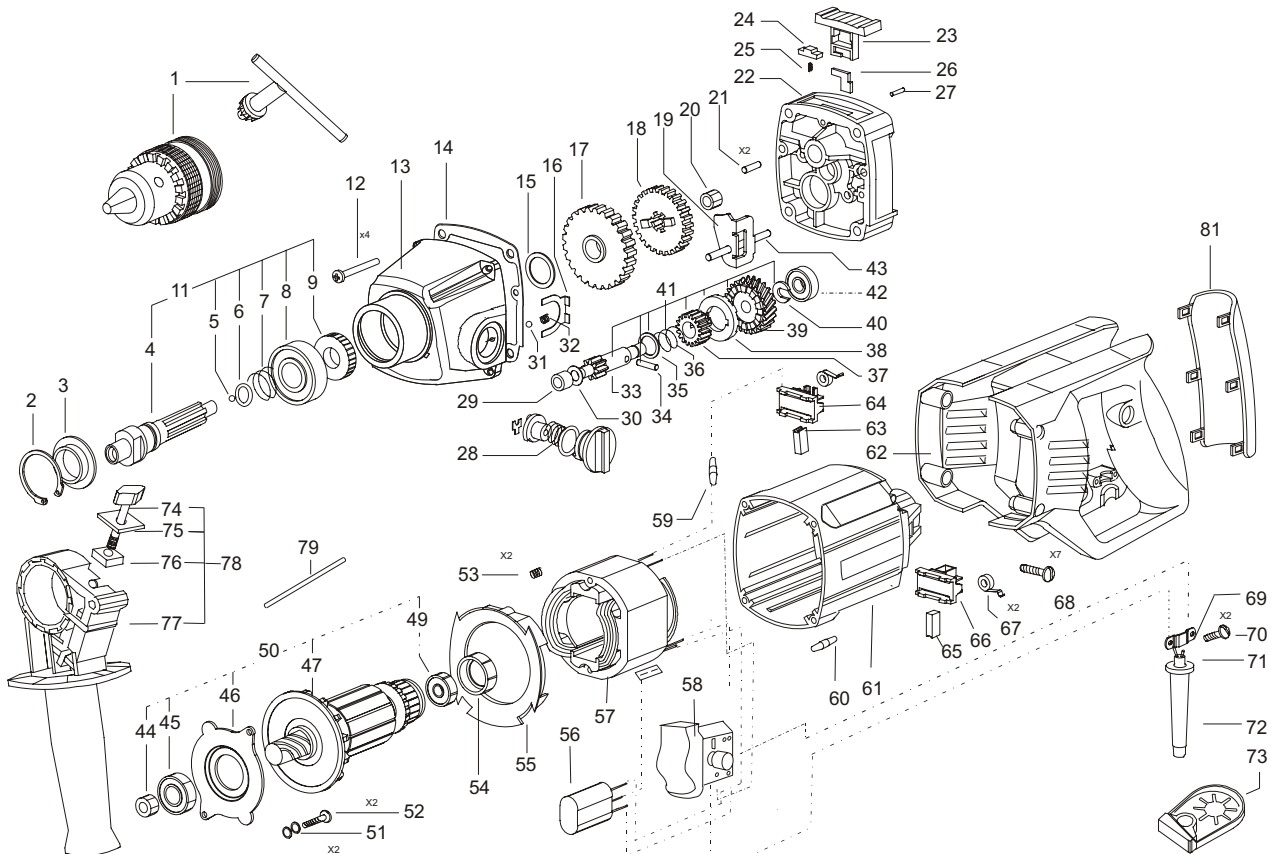

** - till 11.Oct.2011

166061

171013